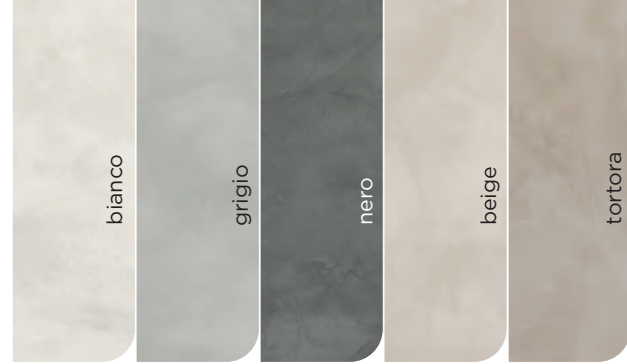

Touch

dynamic
soft
creative
versatile

LA FENICE
CERAMICHE

FLOOR TILES + WALL TILES

contemporary

Touch

sizes

60x120 rett.
24"x48"