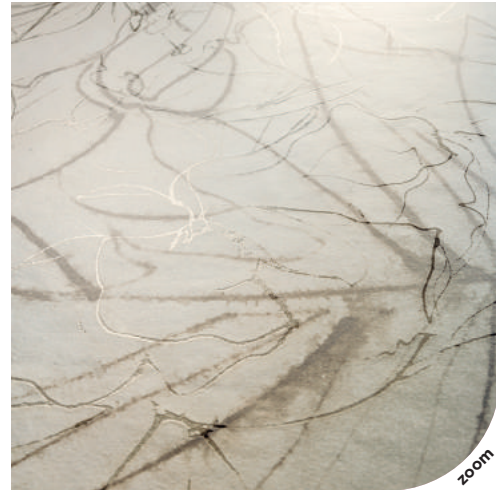

60x120 24"x48" rett.
decoro motive warm*

zoom