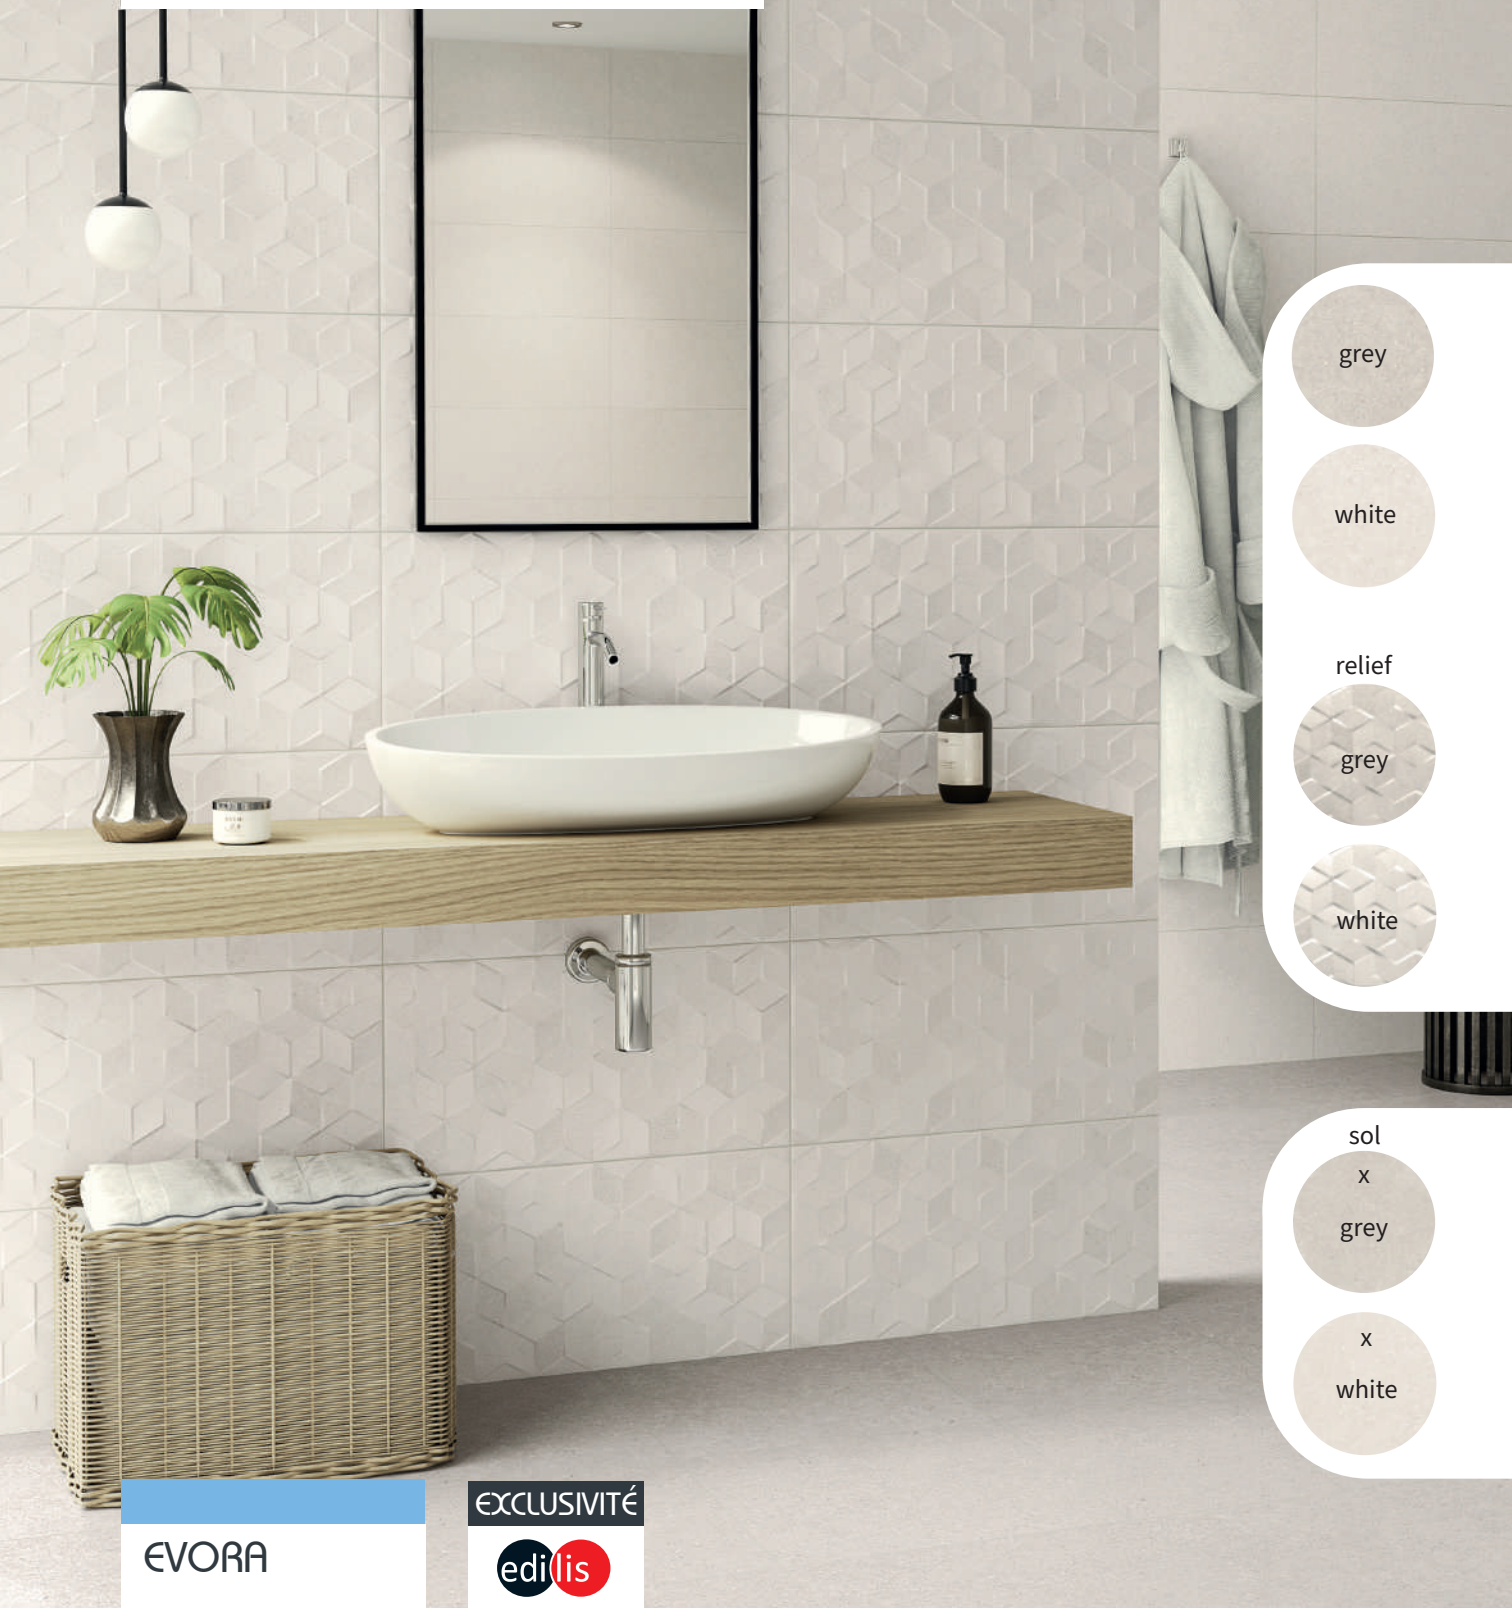

Moyennement nuancé

Carreau 45x45 cm
Ép. 8.5 mm
Boîte de 1.01 m²
Code 233697

Plinthe 8x45 cm
Boîte de 12.60 ml
Code 233747

A modern bathroom interior featuring light-colored stone tiles on the walls and floor, a wooden vanity, and a bathtub. The wall behind the bathtub is covered in horizontal stone tiles, while the rest of the wall is covered in large, square stone tiles. A wooden vanity with a white sink and a mirror is visible on the right. A bathtub is partially visible on the left. The floor is covered in large, square stone tiles. The text "Salle de bains" is overlaid on the image in a bold, black font with a blue swoosh at the end.

Salle de bains

Salle de bains

grey

white

relief

grey

white

sol