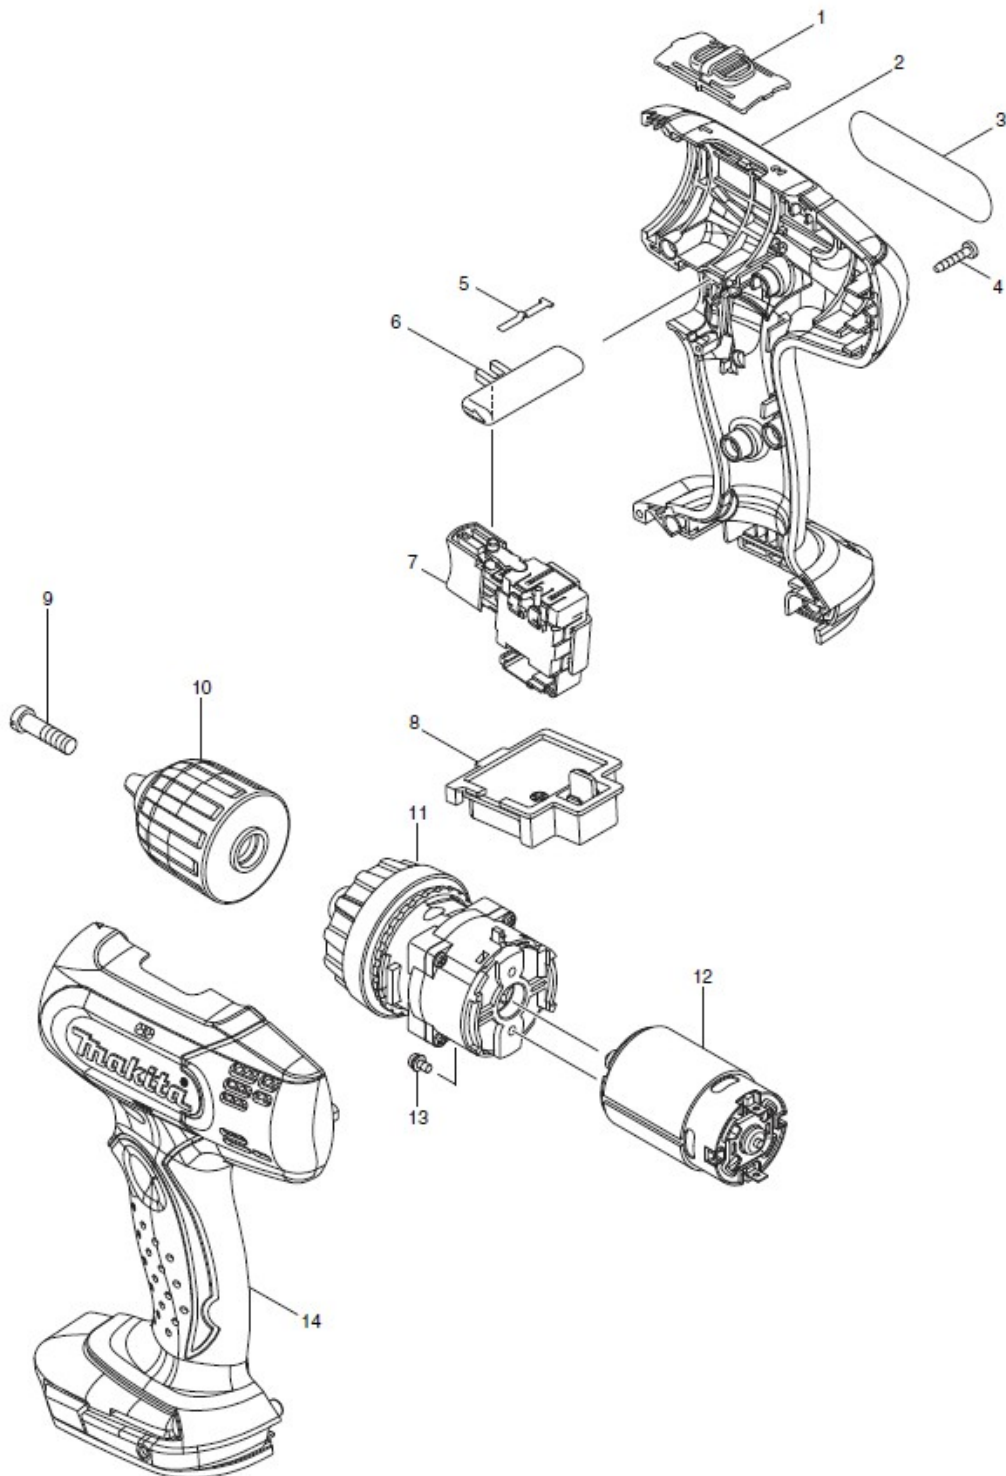

Perceuse Visseuse BDF343

2008/03
BDF343

Perceuse Visseuse BDF343

Item	Parts_No.	Parts_Description	Qty	Unit
1	125310-5	SPEED CHANGE LEVER ASS'Y	1	PC.
1	231433-0	COMPRESSION SPRING 4	2	PC.
2	188544-1	HOUSING SET	1	SET
2		INC. 14	0	
3	865428-7	BDF343 NAME PLATE	1	PC.
4	266130-9	TAPPING SCREW BIND PT 3X16	9	PC.
5	232182-2	LEAF SPRING	1	PC.
6	419250-0	F/R CHANGE LEVER	1	PC.
7	650605-2	SWITCH TG563FSB-5	1	PC.
8	643828-9	TERMINAL	1	PC.
9	251468-5	- FLAT HEAD SCREW M6X22	1	PC.
10	766002-3	KEYLESS DRILL CHUCK 10	1	PC.
11	125482-6	GEAR ASS'Y	1	PC.
12	629819-4	DC MOTOR	1	PC.
13	911003-8	PAN HEAD SCREW M3X6	2	PC.
14	188544-1	HOUSING SET	1	SET
14		INC. 2	0	
A01	784636-0	+ - BIT 2-65	1	PC.
A02	***DC18RA	DC18RA FAST CHARGER	1	PC.
A02	***DC18SD	DC18SD BATTERY CHARGER	1	PC.
A03	194065-3	BATTERY BL1430 SET	2	PC.
A03	194558-0	BATTERY BL1415 SET	2	PC.
A04	450128-8	BATTERY COVER	1	PC.
A05	158777-2	PLASTIC CARRYING CASE	1	PC.
A05	163455-1	LATCH	2	PC.
A05	419360-3	HANDLE	1	PC.
A05A	824862-0	PLASTIC CARRYING CASE	1	PC.
A05C	194686-1	TOOL CHEST	1	PC.